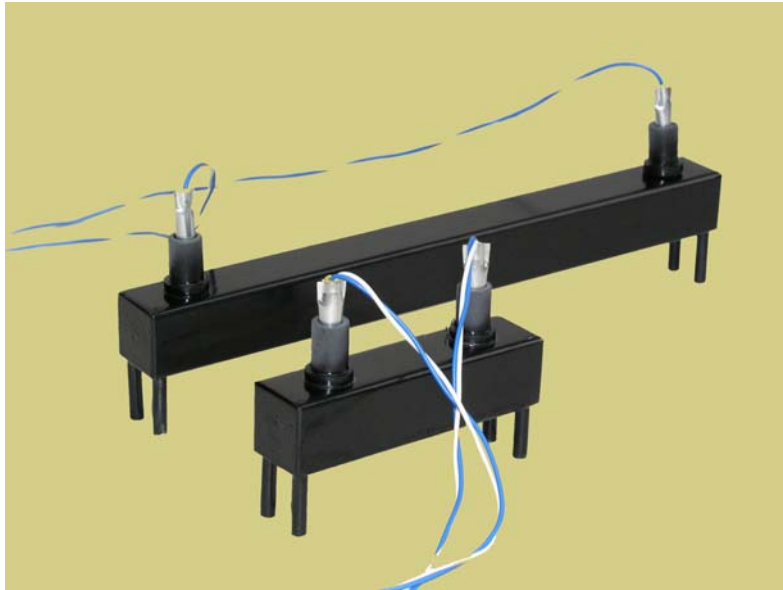

# EXPLOSIVE DESTRUCTION OF AMMUNITIONS AND DUDS

**Art.No. 0204500**

NON-EXPLODE, NON-USABLE, USABLE TIME OFF  
CONTACT FREE SYSTEM FOR QUICK AND EFFICIENT DISPOSAL OF ALL KINDS OF  
AMMUNITION  
AND EXPLOSIVE PRODUCTS FOR CIVIL AND MILITARY SPECIALISTS, IN MINE FIELDS,  
COMBAT  
AND TRAINING AREAS

HOLLOW CHARGE PENETRATORS

**KP33 (Art.No. 0204501)**

**KP37 (Art.No. 0204502)**

DESTROYING STRUCTURE OF AMMUNITION BY HOLLOW CHARGE  
(EXPLOSIVE MASS 23 AND 50 GRAMS - TNT, HMX, RDX)  
IN MOST CASES, IT IS NOT NECESSARY TO HAVE A VISIBLE CONTACT WITH  
AMMUNITIONS AND DUDS (SYSTEM WORKS UNDER GROUND, SNOW ETC)

DESTROYING STRUCTURE OF AMMUNITION BY HOLLOW CHARGE  
(LINEAR DIMENSIONS ARE 100 AND 250 mm - TNT, HMX, RDX)  
VISIBLE CONTACT WITH AMMUNITIONS AND DUDS IS RECOMMENDED

BUSTER CHARGE

**T50 (Art.No. 0204505)**