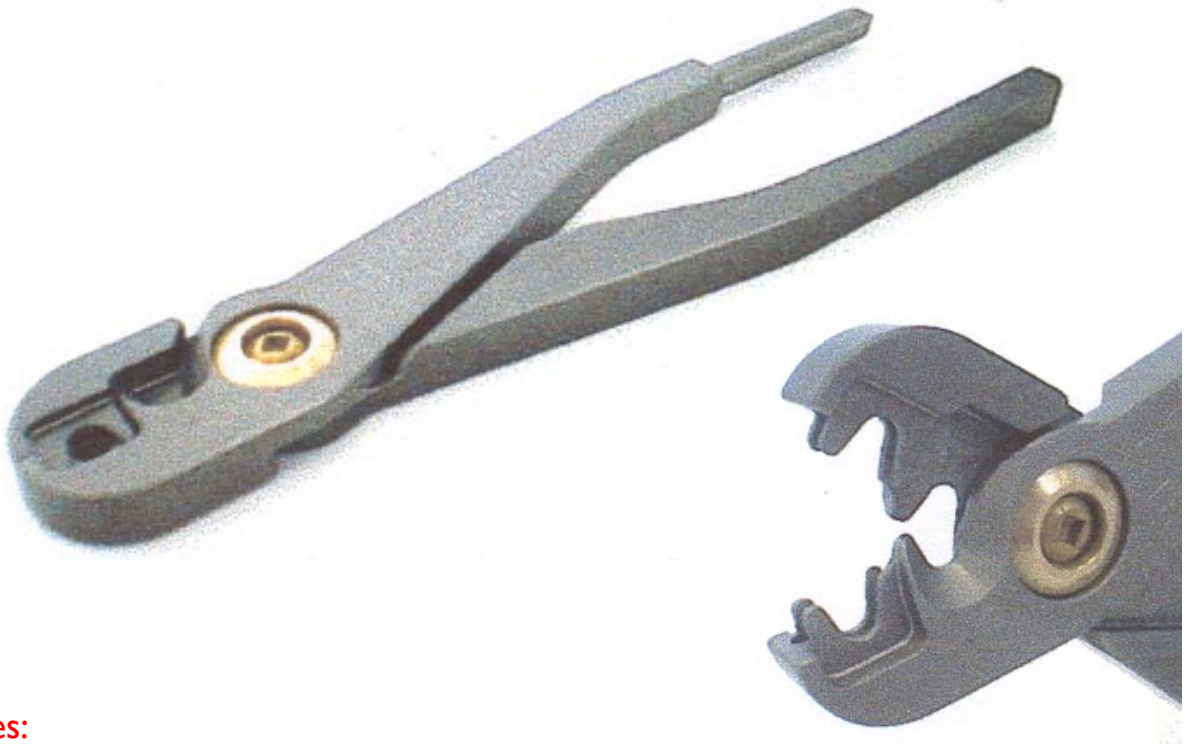

# Brass Cap Crimper

Art.-No.: 0204400

## Features:

- Hi-Strength Aircraft Quality Aluminum
- Dual crimp
- Non magnetic
- Non spark

The Mark 6 Dual Cap Crimper is the only type in the market that offers a **dual crimp** and a **non-magnetic, non-spark** environment. The Crimper also has a powder punch and fuse cutter that gives clean accurate cuts.