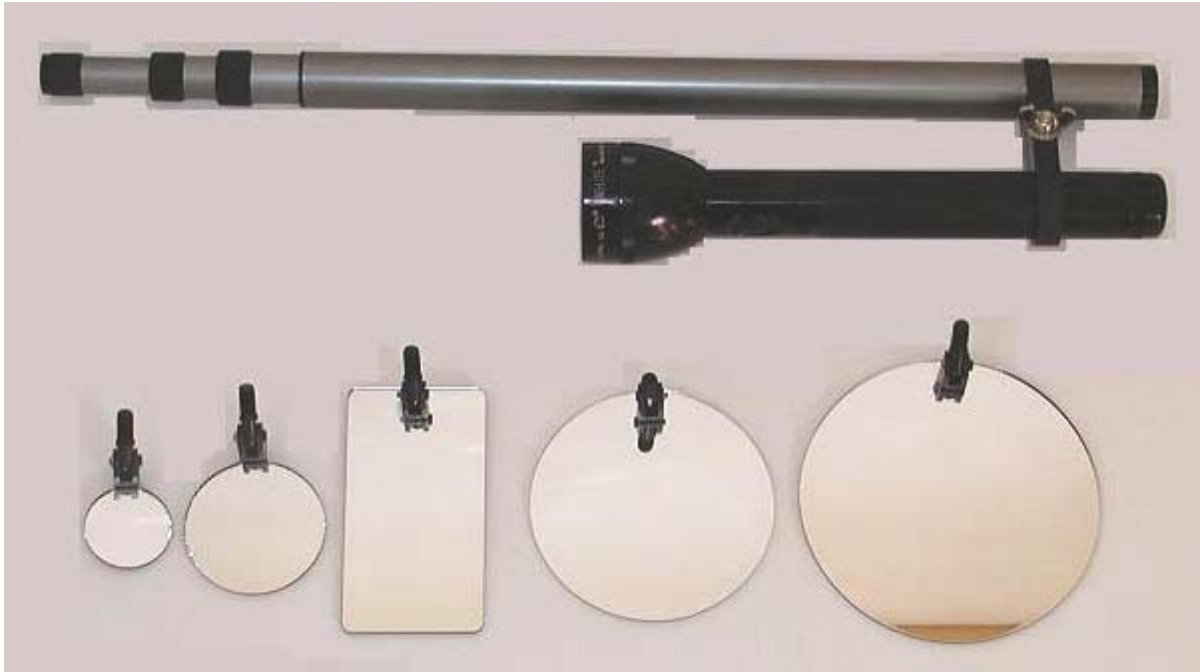

Telescope for search mirrors, illuminated

Art.Nr. 0202400

Suitable for different sizes of plexi search mirrors with Maglite torch

Light weight telescopic pole 71 cm collapsed, 298 cm extended

Weight 1150 g

Scope of supply: 1 telescope and 1 search mirror, plano, 140mm dia